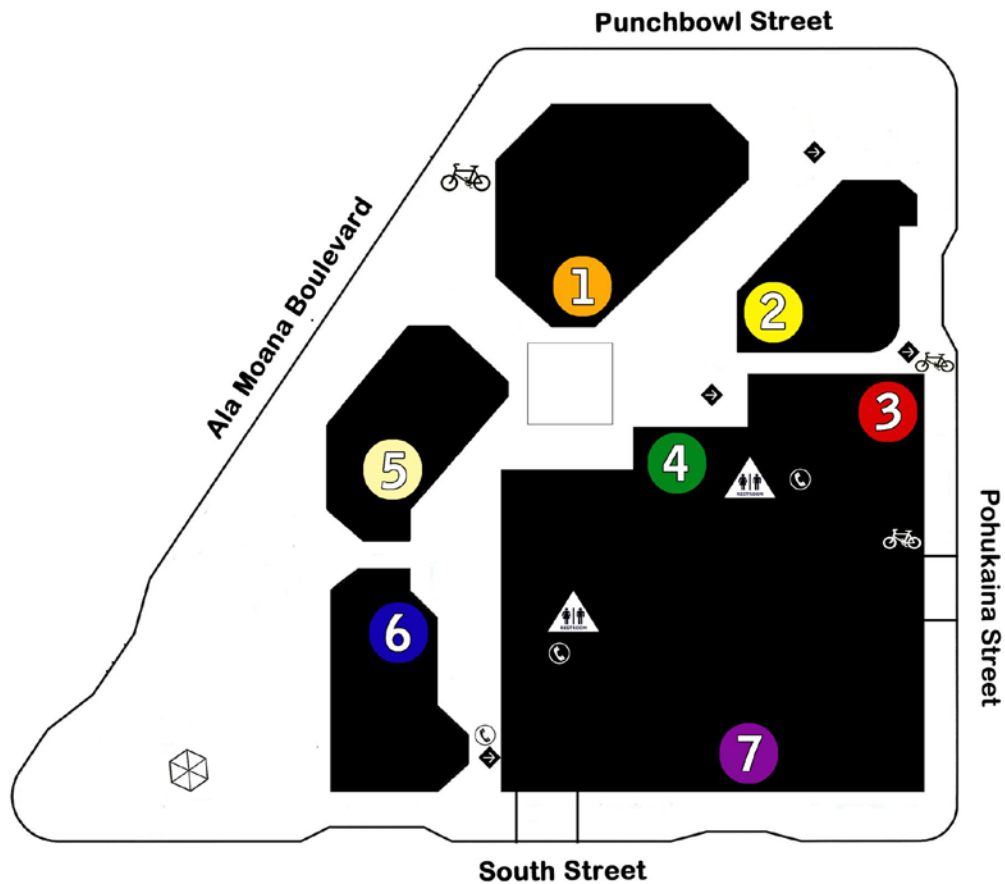

WATERFRONT PLAZA

MAP LEGEND

-  Telephone
-  Directory
-  Restrooms
-  Bicycle Racks

Waterfront Plaza
500 Ala Moana Blvd
Honolulu, HI 96813